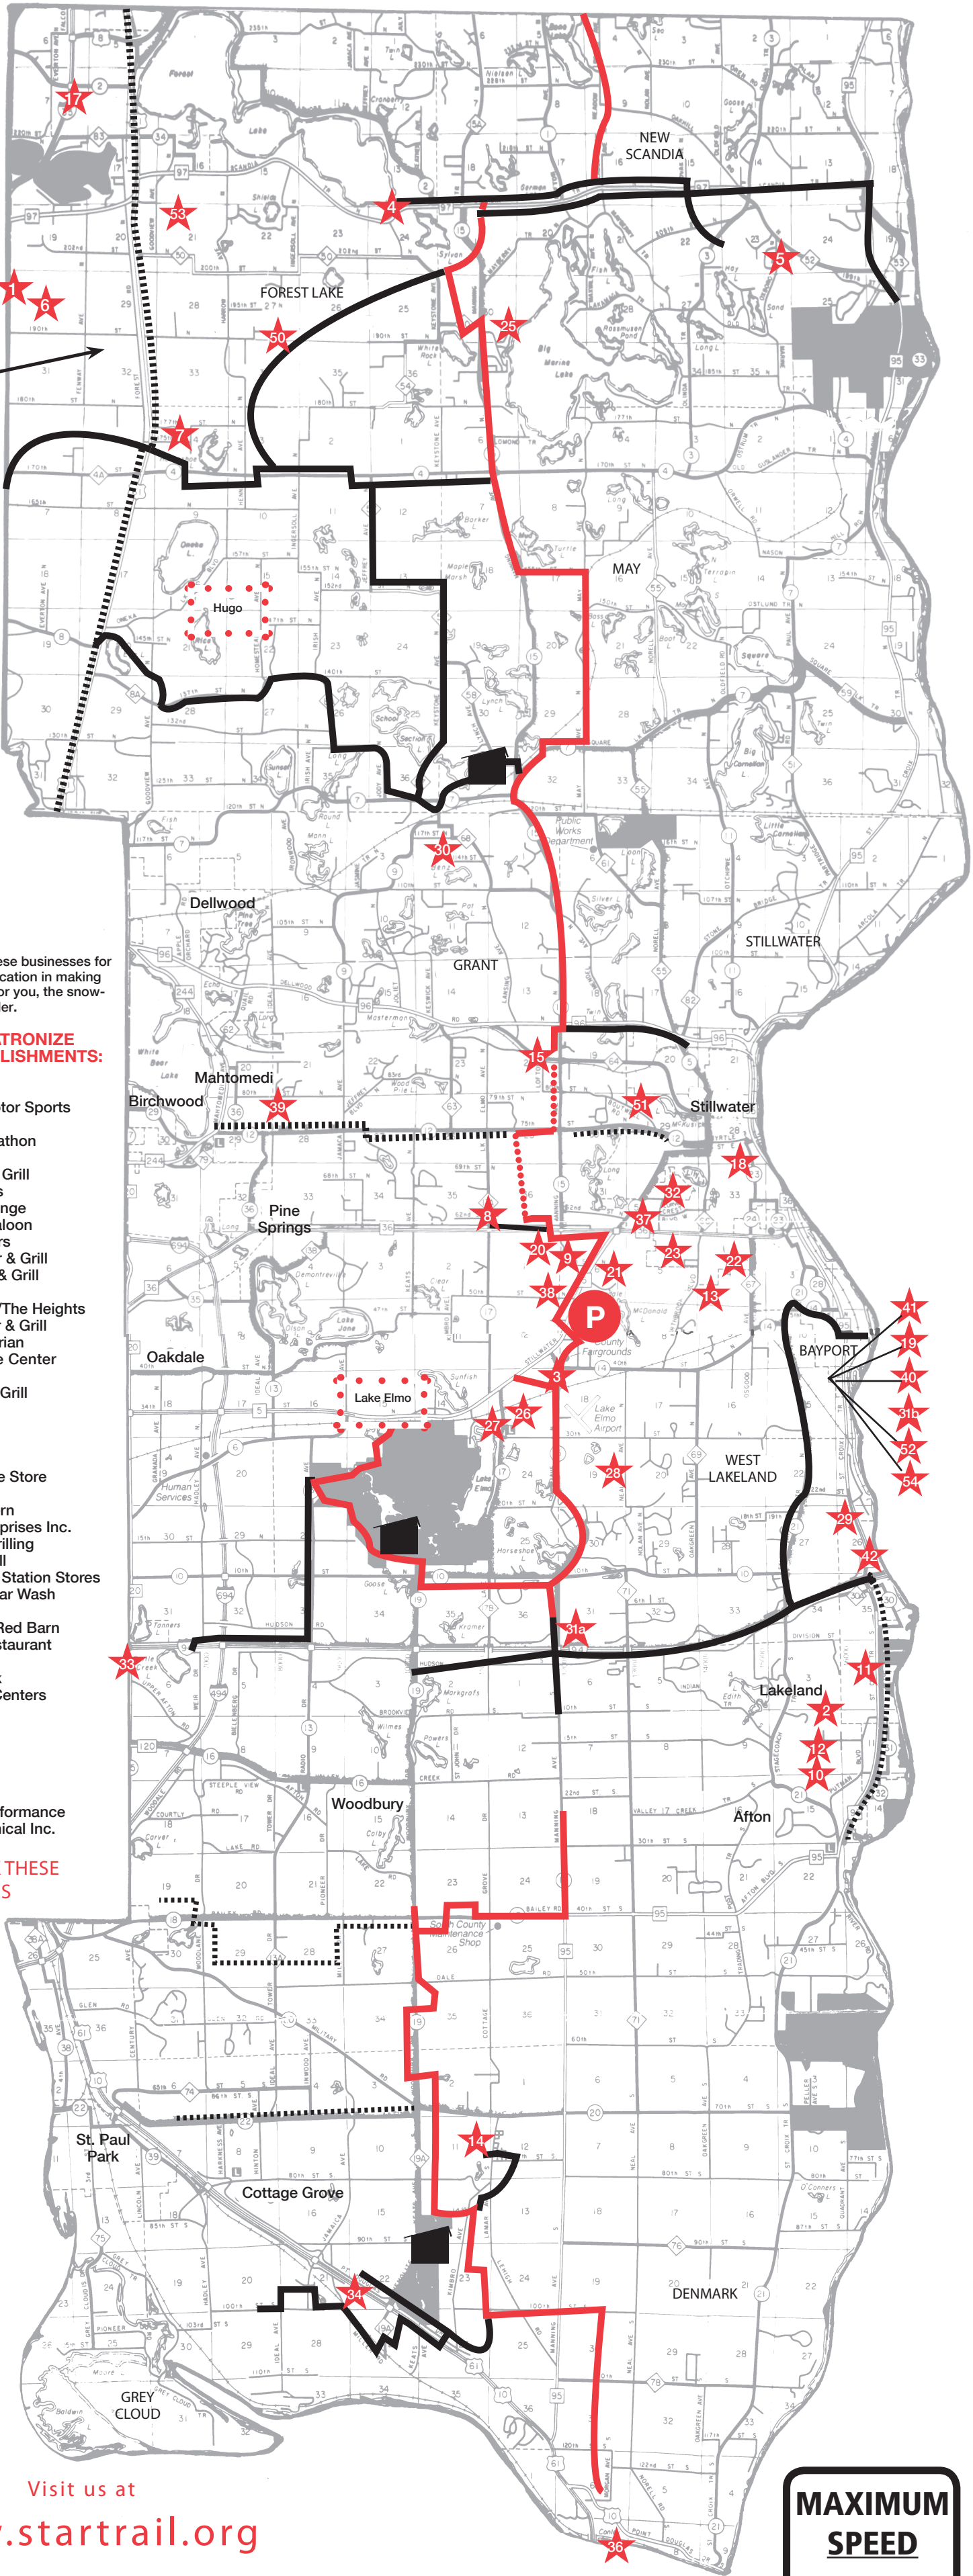

ASPHALT TRAIL

NO STUDED TRACKS

Stay on the Trails! The Trails are established for safe riding. Many trails are on private property and will be closed if there are any problems.

HARDWOOD CREEK TRAIL  
Is "NO STUDS ANYWHERE"

We wish to thank these businesses for their help and dedication in making this map possible for you, the snow-mobiler.

PLEASE PATRONIZE THESE ESTABLISHMENTS:

- 1 Forest Lake Motor Sports
- 2 Subway
- 3 Lake Elmo Marathon
- 4 Old Log Cabin
- 5 Meister's Bar & Grill
- 6 Waldoch Sports
- 7 Blacksmith Lounge
- 8 Windy Acres Saloon
- 9 Stillwater Motors
- 10 Beach Club Bar & Grill
- 11 Borderline Bar & Grill
- 12 St Croix Pizza
- 13 Stillwater Bowl/The Heights
- 14 Boondocks Bar & Grill
- 15 Gasthaus Bavarian
- 17 Metcalf Service Center
- 18 Meister's
- 19 Woody's Bar & Grill
- 20 Century Power
- 21 Americlnn
- 22 TireProz
- 23 Jerry's Auto
- 25 Big Marine Lake Store
- 26 Hagberg's
- 27 Twin Point Tavern
- 28 Dey-Core Enterprises Inc.
- 29 Mantyla Well Drilling
- 30 Sal's Angus Grill
- 31a & 31b Holiday Station Stores
- 32 Market Place Car Wash
- 33 Merit Chevrolet
- 34 VFW 8752 Big Red Barn
- 36 Point Bar & Restaurant
- 37 Rick's 36
- 38 Lake Area Bank
- 39 Freedom Valu Centers
- 40 Not Justa Cafe
- 41 Bayport BBQ
- 42 Bungalow Inn
- 50 Gator Signs
- 51 Allstate
- 52 Bayport Liquor
- 53 Straightline Performance
- 54 Altemp Mechanical Inc.

PLEASE THANK THESE MAP SPONSORS

Visit us at  
[www.startrail.org](http://www.startrail.org)

- AREAS OF CONCERN 20 MPH LIMIT
- ▲ SHELTERS
- P PARKING
- STAR TRAIL
- FEEDER TRAIL
- NO STUDS

ALLEGRA  
MARKETING • PRINT • MAIL  
DECALS • TRAILER WRAPS  
PRINT • MARKETING  
VEHICLE GRAPHICS